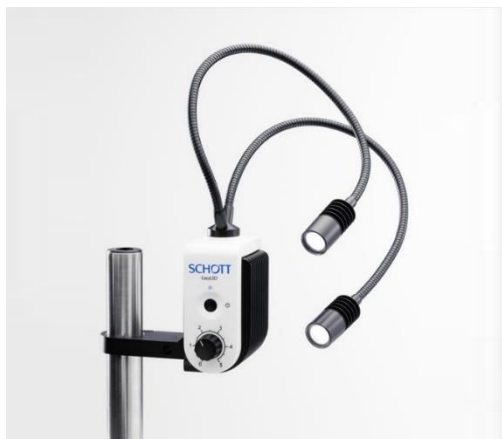

# EasyLED Spot Lights

for stereo microscopy

EasyLED Spot Lights are available in two different versions: an individual spot light with a single light head (Spot Light Plus Single), and a double spot light with two light heads (Spot Light Plus Double). In addition, the two light heads of the Spot Light Plus Double can be controlled individually.

### Features:

- Powerful light flux of 130 lm for each spot.
- Robust metal light head equipped with special cooling lamellae.
- Integrated controller.
- Mountable direct to the stand. Mounting brackets for all stands plus a standalone version are all available.