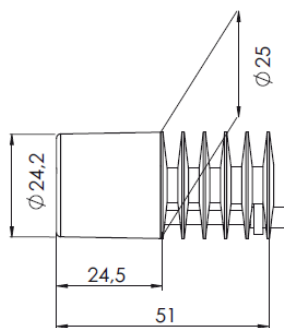

## Types and compatibility

General		Spot Light Plus Single	Spot Light Plus Double
Part No.		600.101	600.121
Dimensions – control unit (W x D x H)	(mm / inch)	Approx. 61 x 114 x 107 / 2.40" x 4.49" x 4.21	
Dimensions – Length Spot incl. Light Head	(mm / inch)	500 / 19.69	
Weight	(kg)	Approx. 0.5	Approx. 0.7
Cooling		Convection	
<b>Electrical</b>			
<b>- Power supply unit -</b>			
Operating voltage, frequency		100 – 240 V ~, 50 – 60 Hz	
Power consumption	(VA)	max. 6	
Protection class power supply		II	
Protection class light source		III	
Overvoltage category		II	
<b>- Controller -</b>			
Supply Voltage	(V)	5 DC	
Lamp type		High Power LED	
Lamp lifetime	(h)	50.000 <sup>1</sup>	
<b>Lighting information</b>			
Luminous flux	(lm)	130	
Color temperature	(K)	Appr. 5.600	
Light exit angle	(2 $\alpha_{eff}$ )	Approx. 53°	
<b>Certificates</b>			
Conformity		CE, UKCA (power supply unit CE, UL, PSE)	
EMC-class		B	

## Dimensions

### Dimensions light head

Pictures are provided for illustration purposes only, and may not provide an accurate reflection of the actual product.